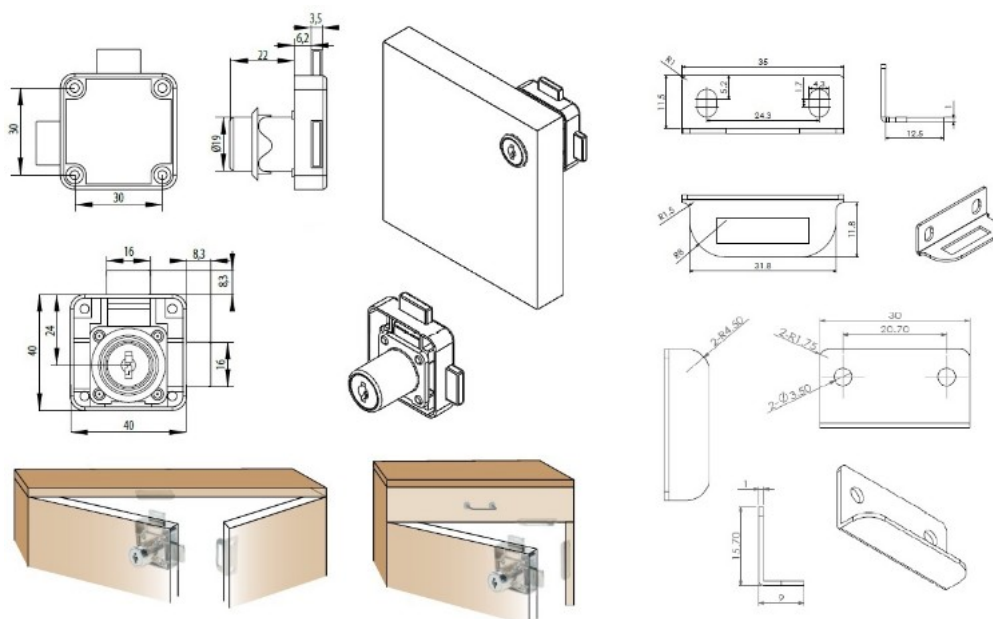

PRODUCT SHEET

Description:

Rim Lock 850, $\varnothing 19 \times 22 \text{mm}$ "L", Double Locking, CK SISO, KA D20, W/2 L-Shaped Metal Strikers, Perfect F/Double Door Cabinets,, Left Hand

Item number:

14.01.252-0

Units	Box	Carton	HS Code	Barcode
Pcs.	15	120	8301300000	
				5704866503853

LEFT

SISO A/S

Mileparken 11
DK-2740 Skovlunde
Denmark
VAT: DK 24786013

Phone +45 45 830 900

www.siso.dk
siso@siso.dk

Danske Bank
Nytrov Branch
Copenhagen
SWIFT: DABADKKK

Account no.
4180 3112 112936
IBAN Account
DK7230003112112936